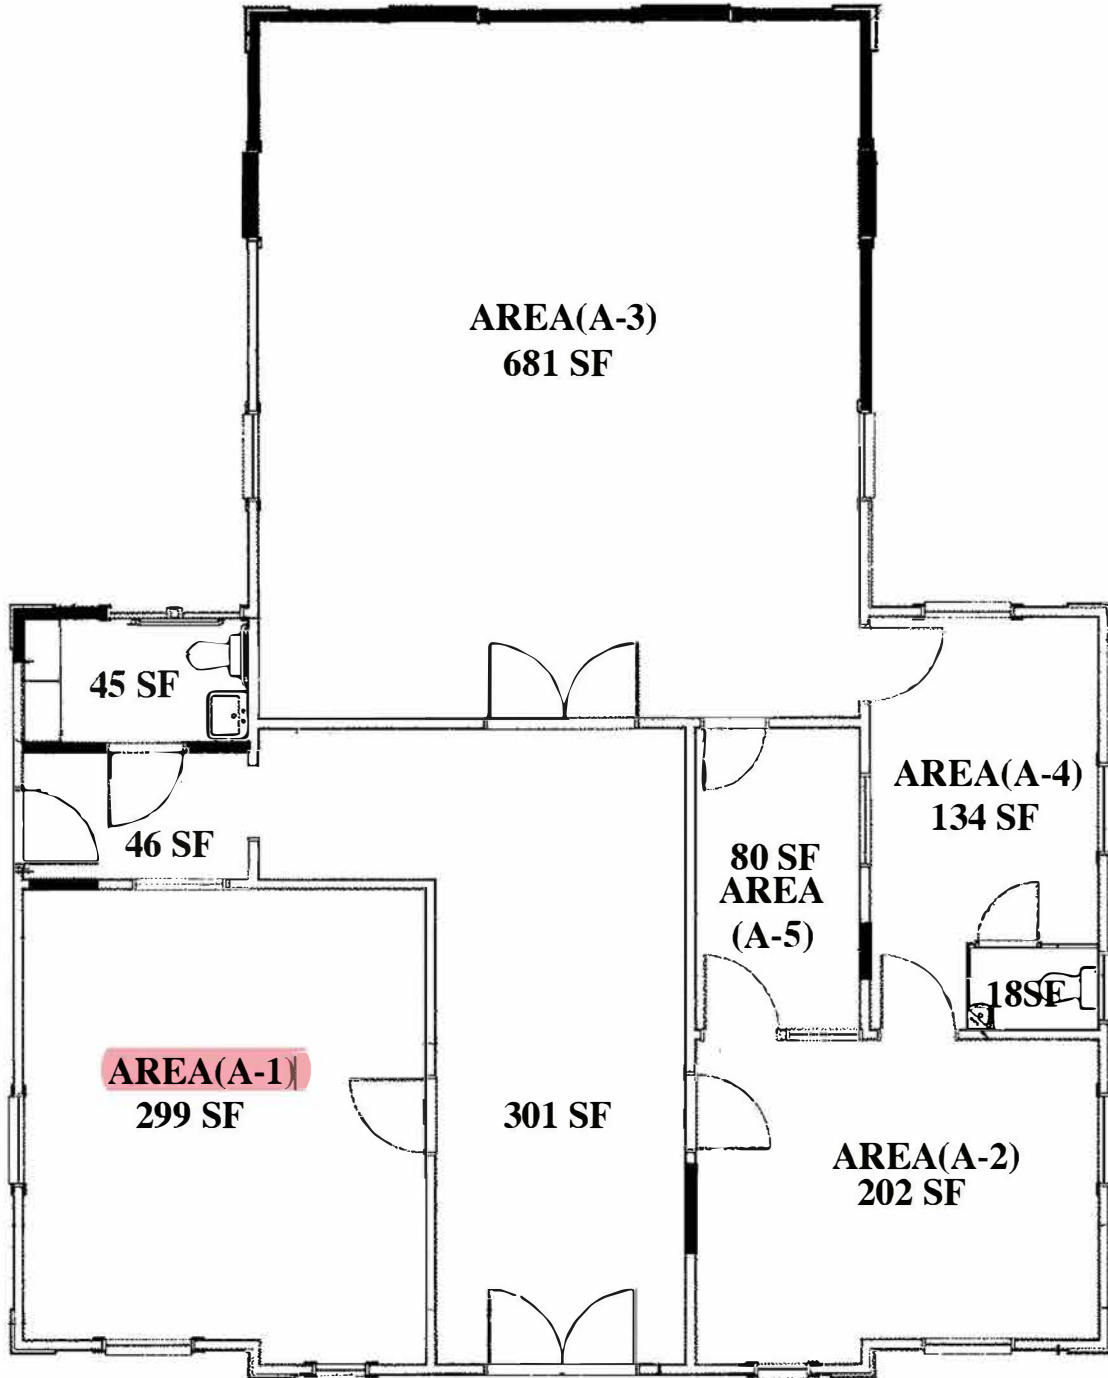

# WAIALUA COURTHOUSE

**First Floor Plan**  
TOTAL : 1806 SF