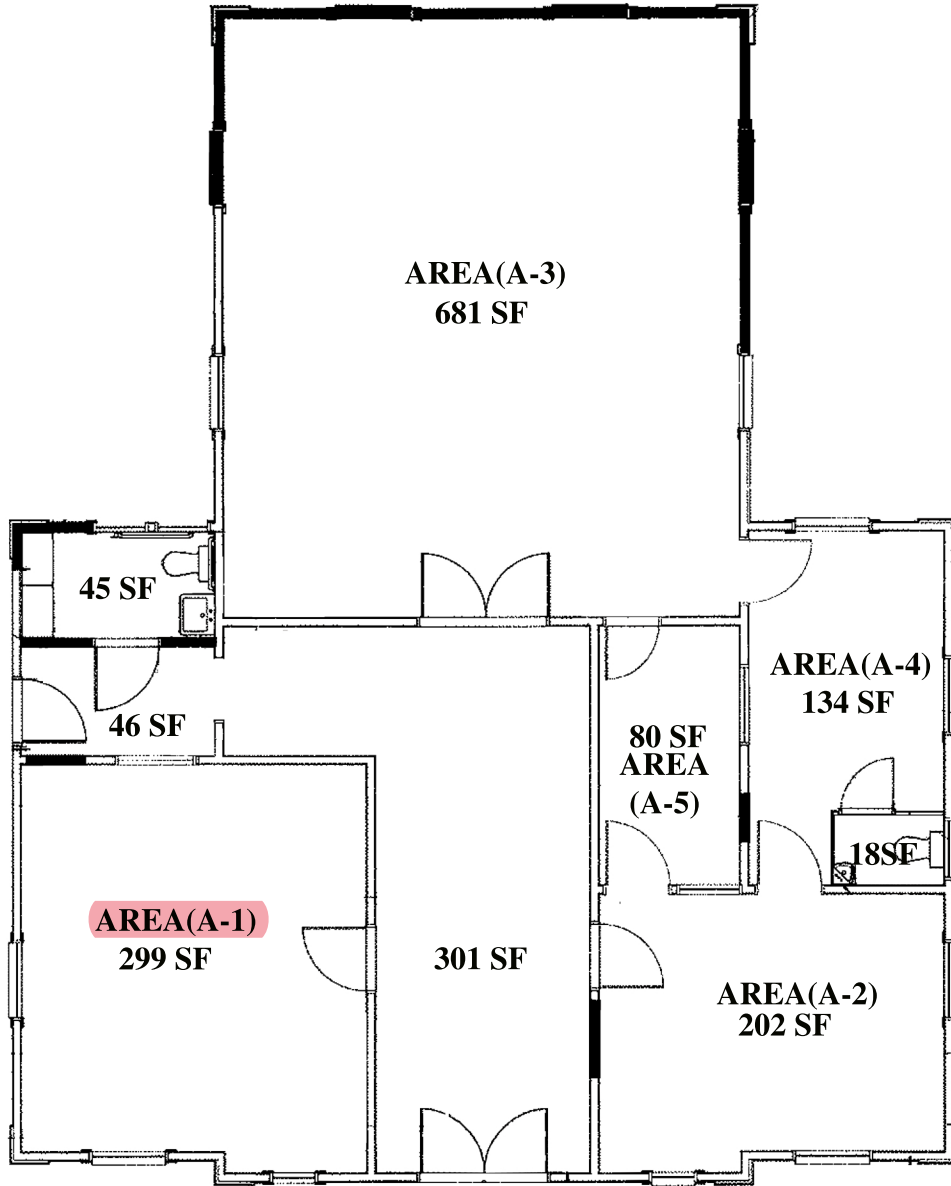

WAIALUA COURTHOUSE

First Floor Plan

TOTAL : 1806 SF