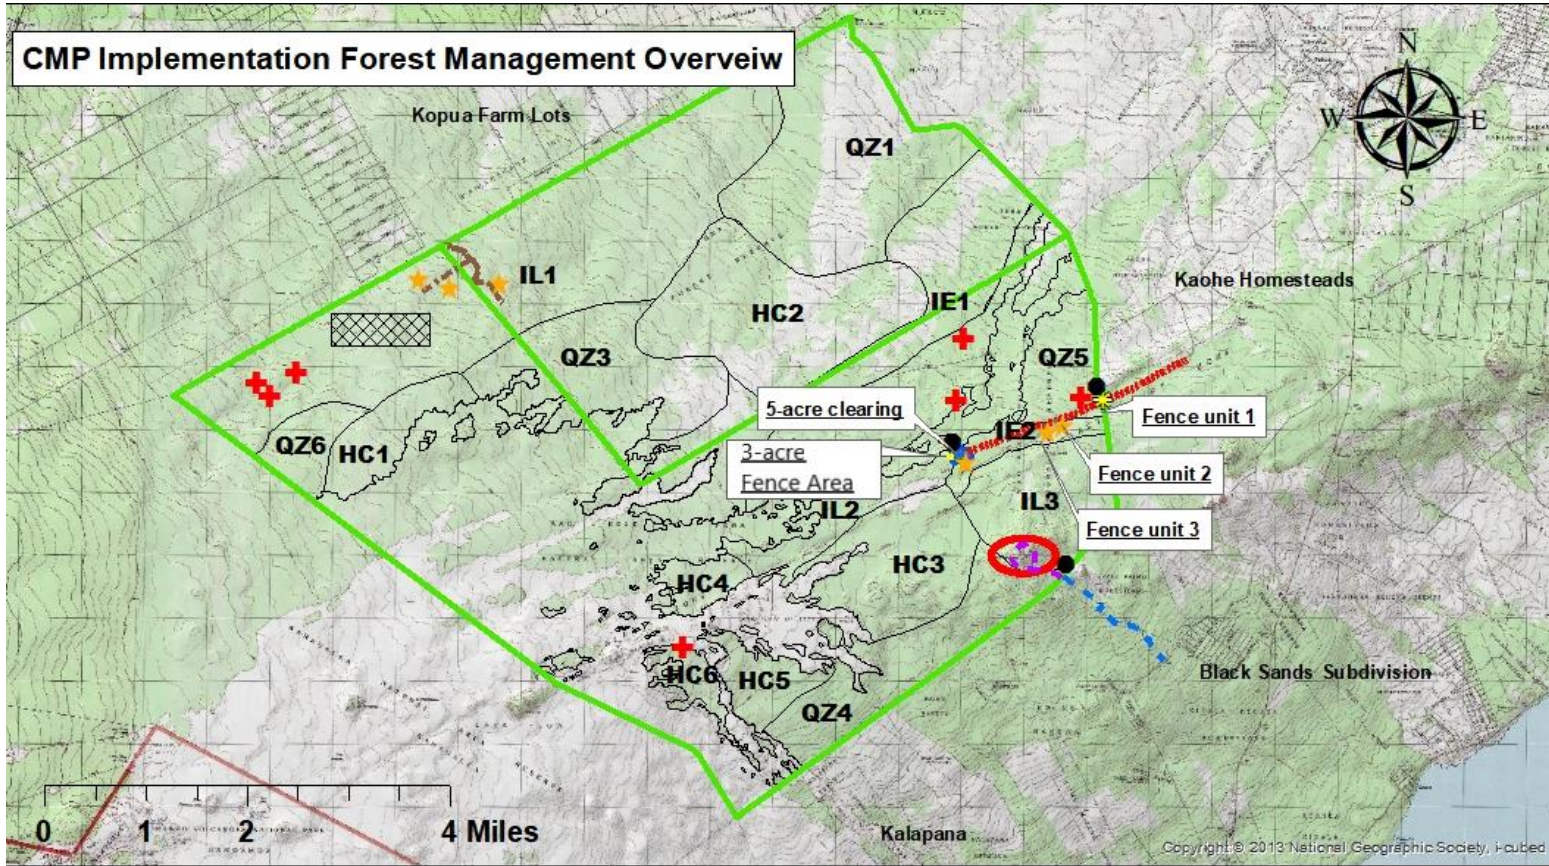

EXHIBIT A

Areas of Focus

- ★ 6 Photo and Monitoring Points
- ✚ 7 Loulu Locations
- ▨ Miconia Control Area
- Kipuka Establishment & Maintenance
- Community Engagement Areas
- 3 Acre Fence Area
- 3 Camera Locations

Road, Trail and Gate

- ☼ OHA Gate/Signs
- Puu Heiheiāhulu Trail
- DLNR Easement Near Black Sand Sub.
- Miconia Trails
- OHA Road Maintenance

Boundaries and Units

- ▭ OHA TMK
- ▭ WKOP Forest Management Units

Map Created: 1/22/2021
Map scale: 1:88,000