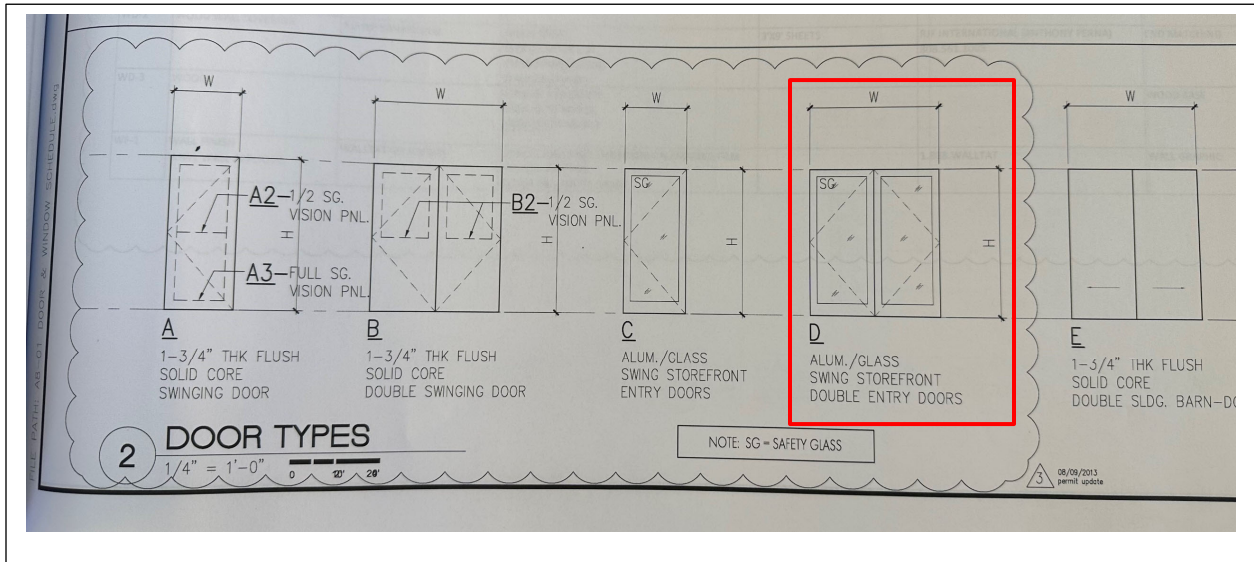

Exhibit 1

DOOR SCHEDULE																
NO																
DOOR NUMBER	ROOM NAME	ROOM NAME & NO														
		DOOR							FRAME				DETAILS			
		ROOM NO.	RATING	TYPE	WIDTH	HEIGHT	THICK	MATERIAL	FINISH	GLAZING	MATERIAL	FINISH	HEAD	JAMB	THRESHOLD	HWK GROUP
200A	LOBBY															
200B	LOBBY															
200C	LOBBY	200	-	D	6'-0"	7'-0"	1-3/4"	ALUM./GL	PT	SG	ALUM.	PT	12/A10-20	11/A10-20	10/A10-20	1
201A	MEETING ROOM 1	200	-	D	6'-0"	7'-0"	1-3/4"	ALUM./GL	PT	SG	ALUM.	PT	12/A10-20	11/A10-20	10/A10-20	1
202A	MEETING ROOM 2	200	-	A3	3'-0"	7'-0"	1-3/4"	WD	PT	SG	HM.	PT	4/A10-20	4/A10-20	6/A10-20	2
203A	OFFICE	201	-	A2	3'-0"	7'-0"	1-3/4"	WD	PT	SG	HM.	PT	4/A10-20	4/A10-20	2/A10-20	3
204A	OFFICE	202	-	A2	3'-0"	7'-0"	1-3/4"	WD	PT	SG	HM.	PT	4/A10-20	4/A10-20	2/A10-20	3
205A	OFFICE	203	-	A	3'-0"	7'-0"	1-3/4"	WD	PT	-	HM.	PT	4/A10-20	3/A10-20	2/A10-20	4
206A	OFFICE	204	-	A	3'-0"	7'-0"	1-3/4"	WD	PT	-	HM.	PT	4/A10-20	3/A10-20	2/A10-20	4
207A	OFFICE	205	-	A	3'-0"	7'-0"	1-3/4"	WD	PT	-	HM.	PT	4/A10-20	3/A10-20	2/A10-20	4
208A	OFFICE	206	-	A	3'-0"	7'-0"	1-3/4"	WD	PT	-	HM.	PT	4/A10-20	3/A10-20	2/A10-20	4
209A	OFFICE	207	-	A	3'-0"	7'-0"	1-3/4"	WD	PT	-	HM.	PT	4/A10-20	3/A10-20	2/A10-20	4
210A	OFFICE	208	-	A	3'-0"	7'-0"	1-3/4"	WD	PT	-	HM.	PT	4/A10-20	3/A10-20	2/A10-20	4
211A	OFFICE	209	-	A	3'-0"	7'-0"	1-3/4"	WD	PT	-	HM.	PT	4/A10-20	3/A10-20	2/A10-20	4

All sets of 7 double doors are Type D.