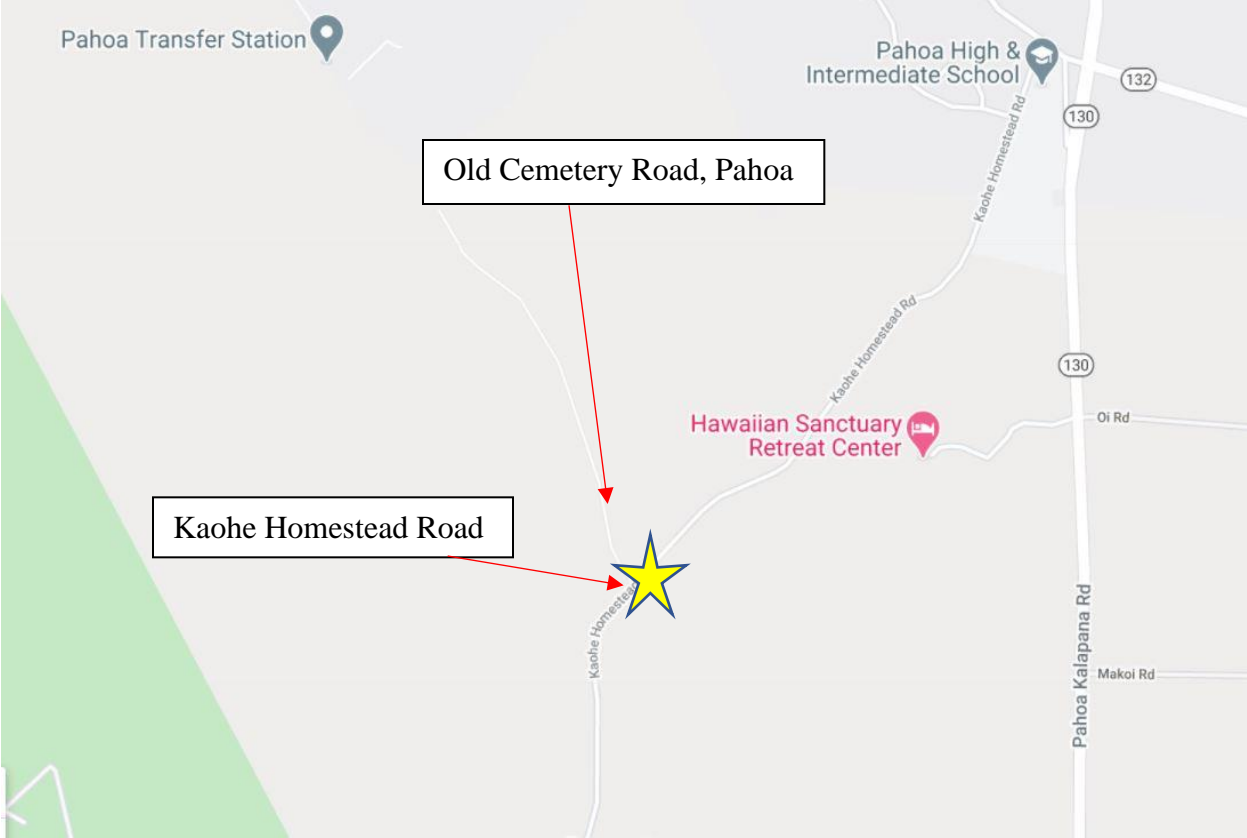

Old Cemetery Road, Pahoia

Kaohe Homestead Road

Hawaiian Sanctuary
Retreat Center

Pahoia Transfer Station

Pahoia High &
Intermediate School

132

130

130

Oi Rd

Pahoia Kalapana Rd

Makoi Rd

Kaohe Homestead Rd

Kaohe Homestead Rd

Kaohe Homestead Rd