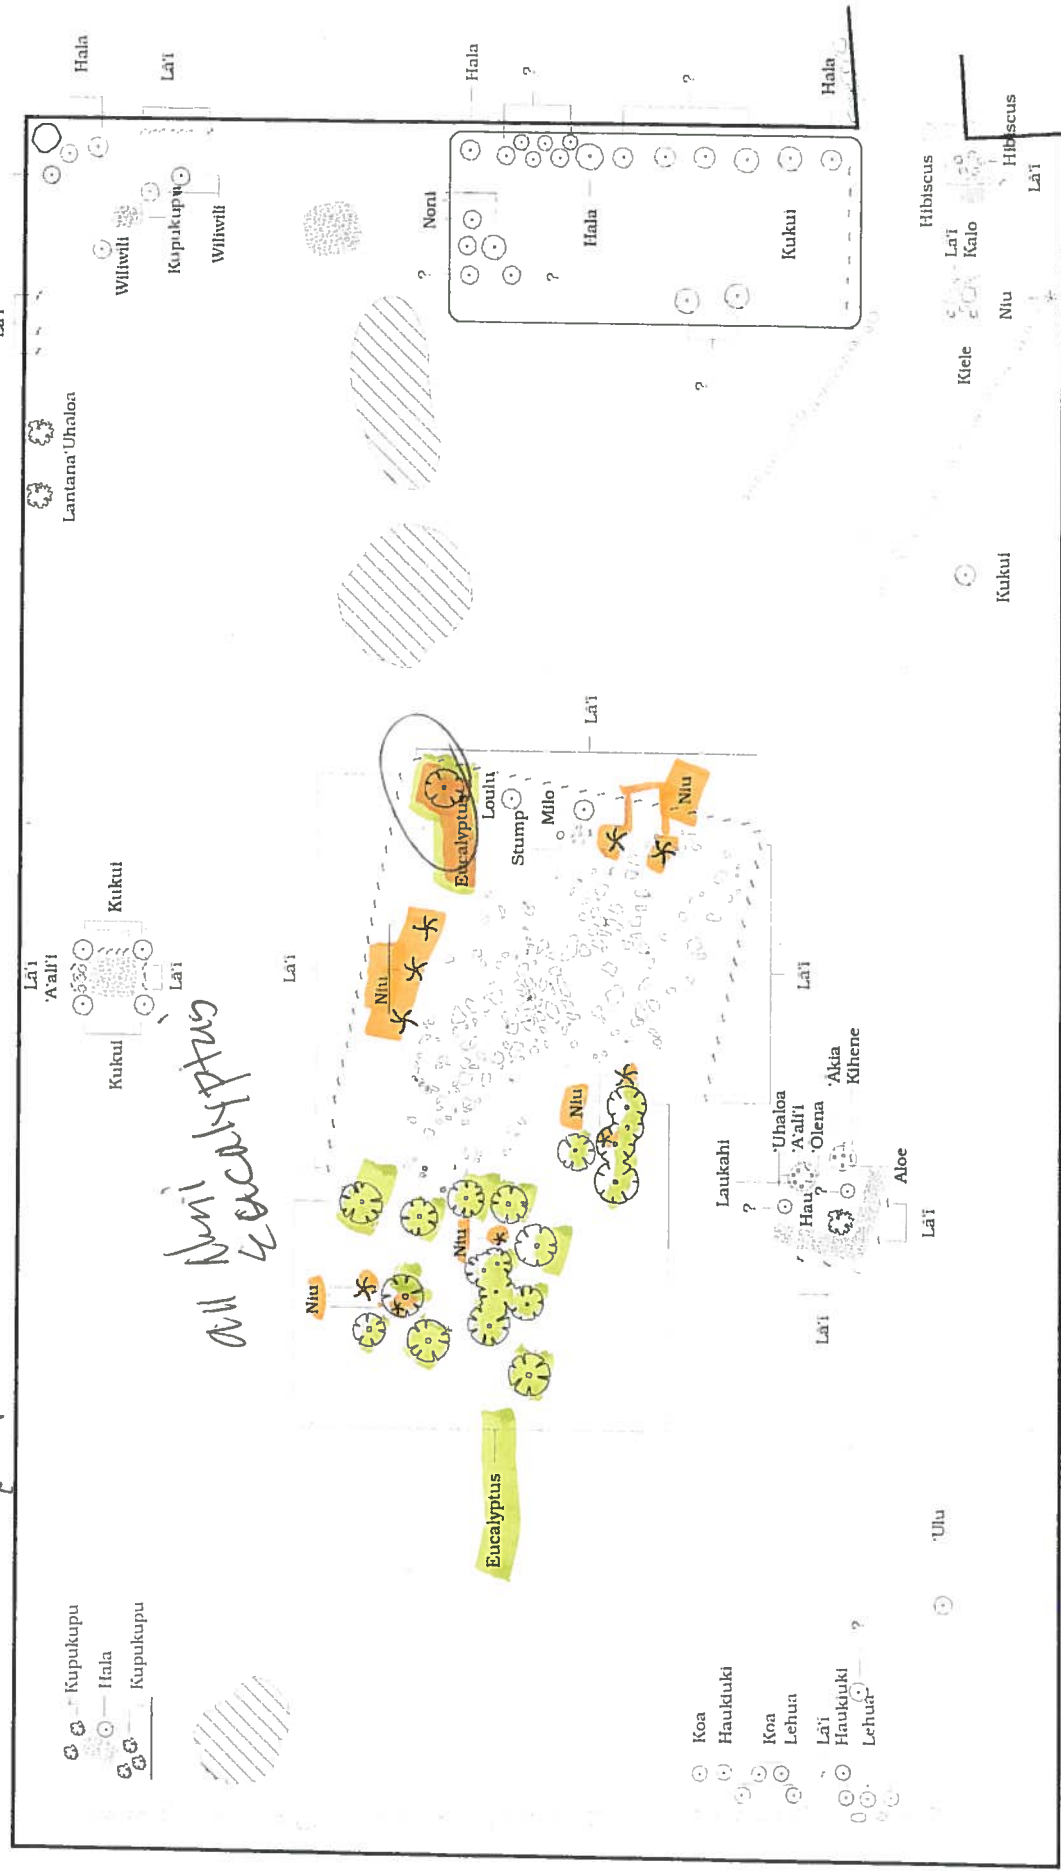

Kiawe - outside of

Sandwood

False Sandwood - 2 assess 1st - dead & remove

*Java Plum to be removed.
no crown - landscape -*

WAIALUA COURTHOUSE - SITE PLAN

NORTH SCALE: 1"=20' FEB 1, 2016

Attachment 3: Kūkanihoko Site Map

Handwritten notes:
 West of main road
 Workshop Safety Concerns

Handwritten note:
 All Niu Eucalyptus