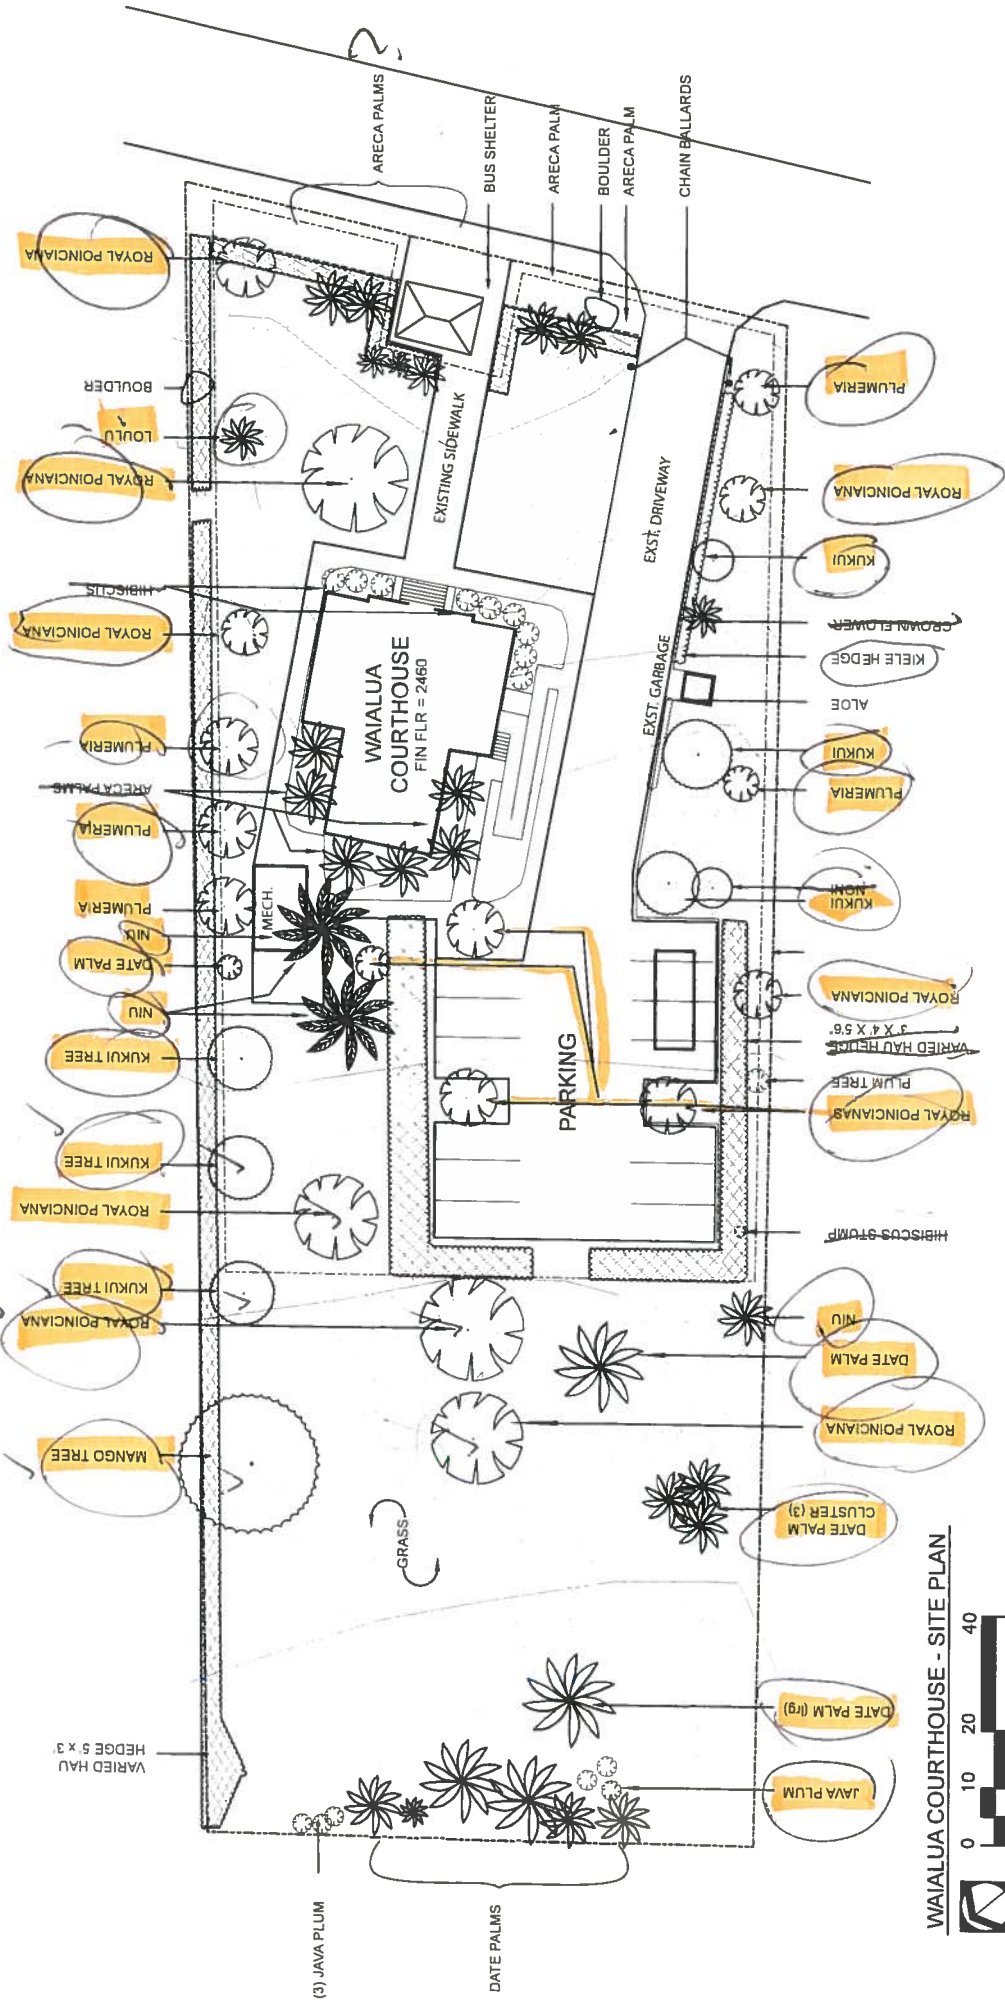

Kiawe - outside of

Sandwood

False Sandwood - 2 assess 1st - dead & remove

*Java Plum to be removed.
no crown - landscape -*

WAIALUA COURTHOUSE - SITE PLAN

NORTH SCALE: 1"=20' FEB 1, 2016

Attachment 3: Kūkanihoko Site Map

Handwritten notes:
 West of main road
 Workshop Safety Concerns

Handwritten note:
 All Niu Eucalyptus