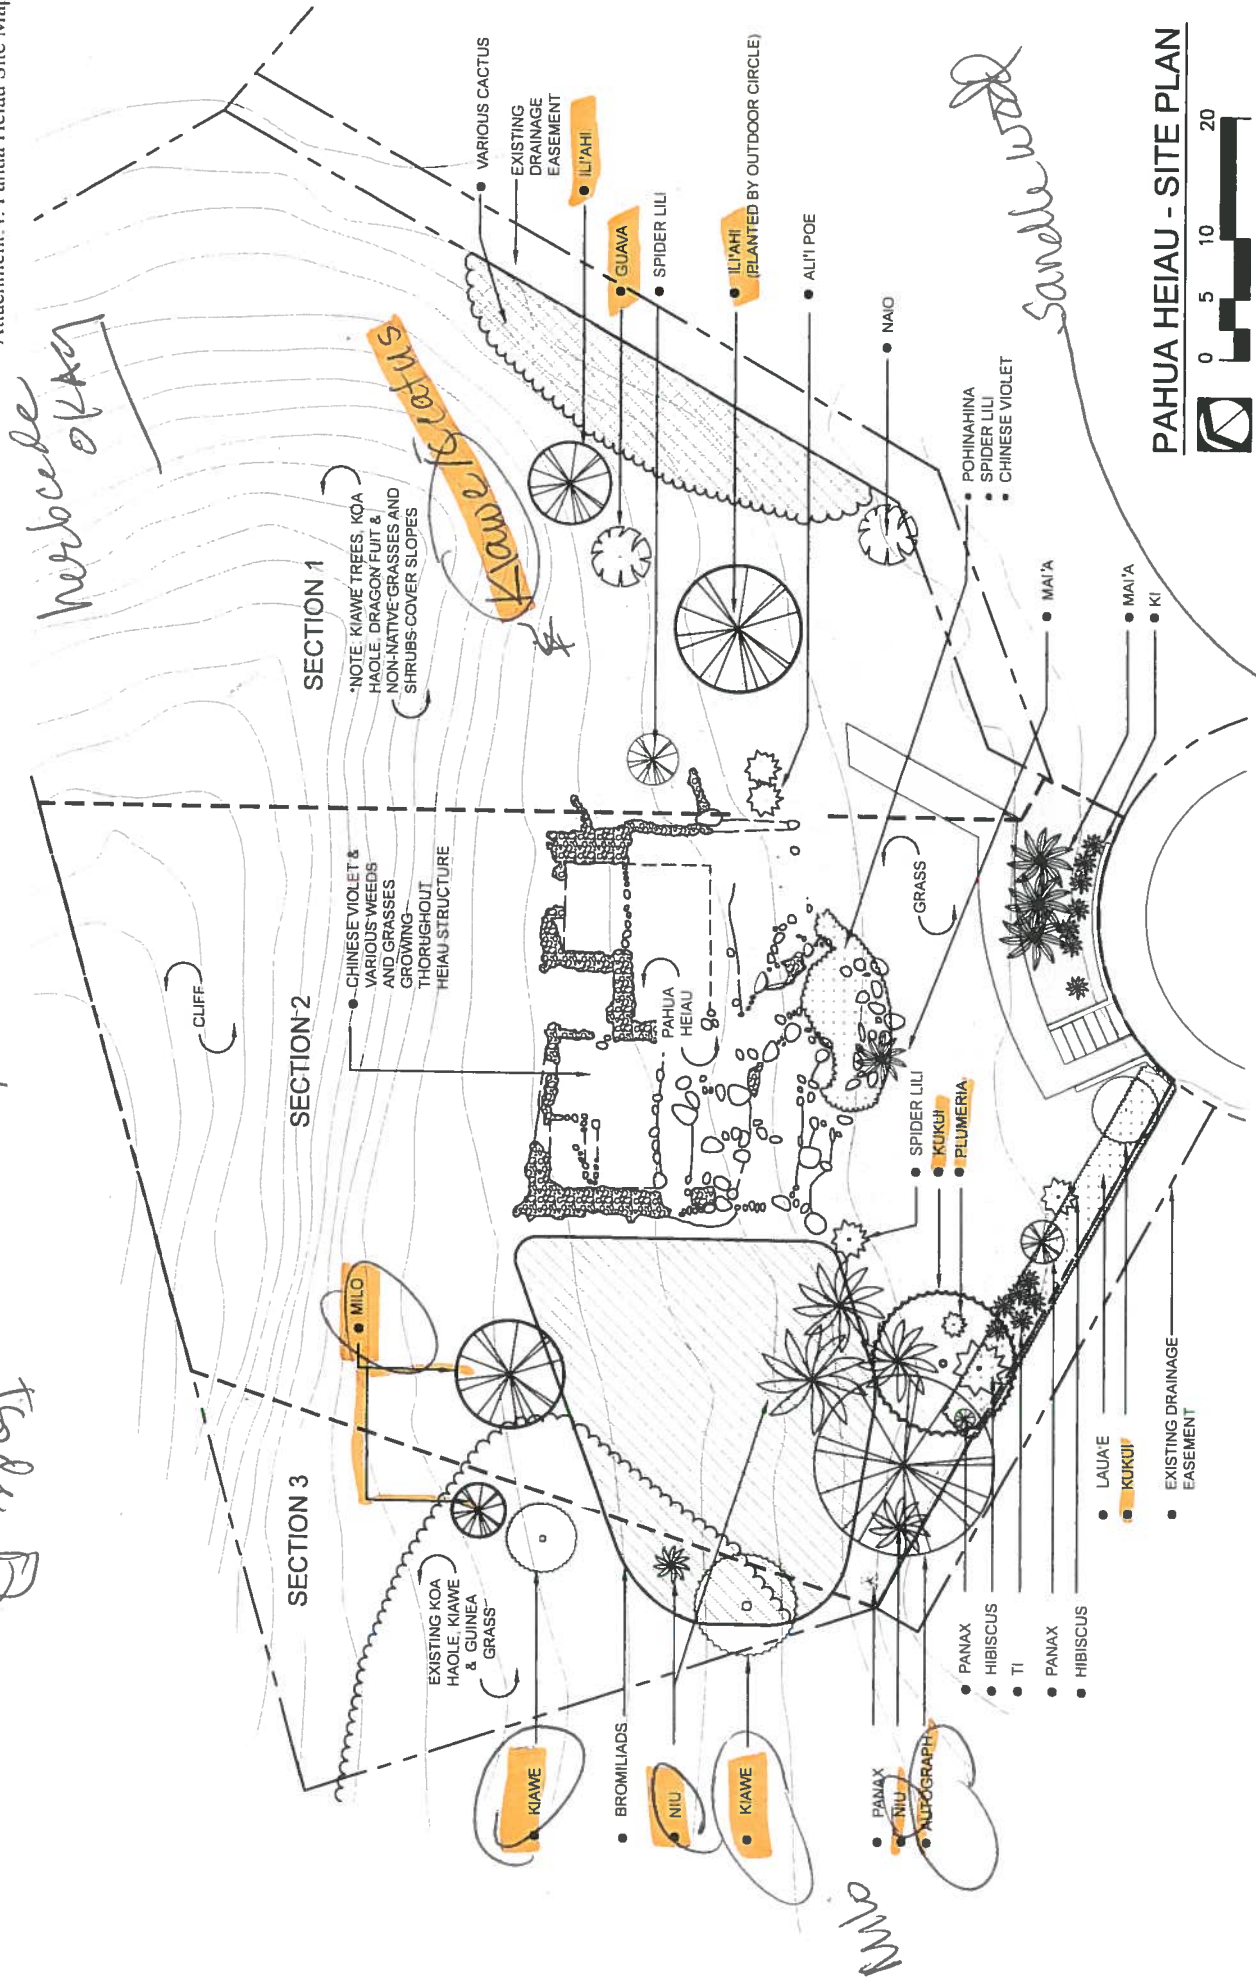

Kiawe - outside of

Sandwood

False Sandwood - 2 assess 1st - dead & remove

*Java Plum to be removed.
no crown - landscape -*

WAIALUA COURTHOUSE - SITE PLAN

NORTH SCALE: 1"=20' FEB 1, 2016

Attachment 3: Kūkanihoko Site Map

Handwritten notes:
 West of main road
 Workshop Safety Concerns

Handwritten note:
 All Niu Eucalyptus